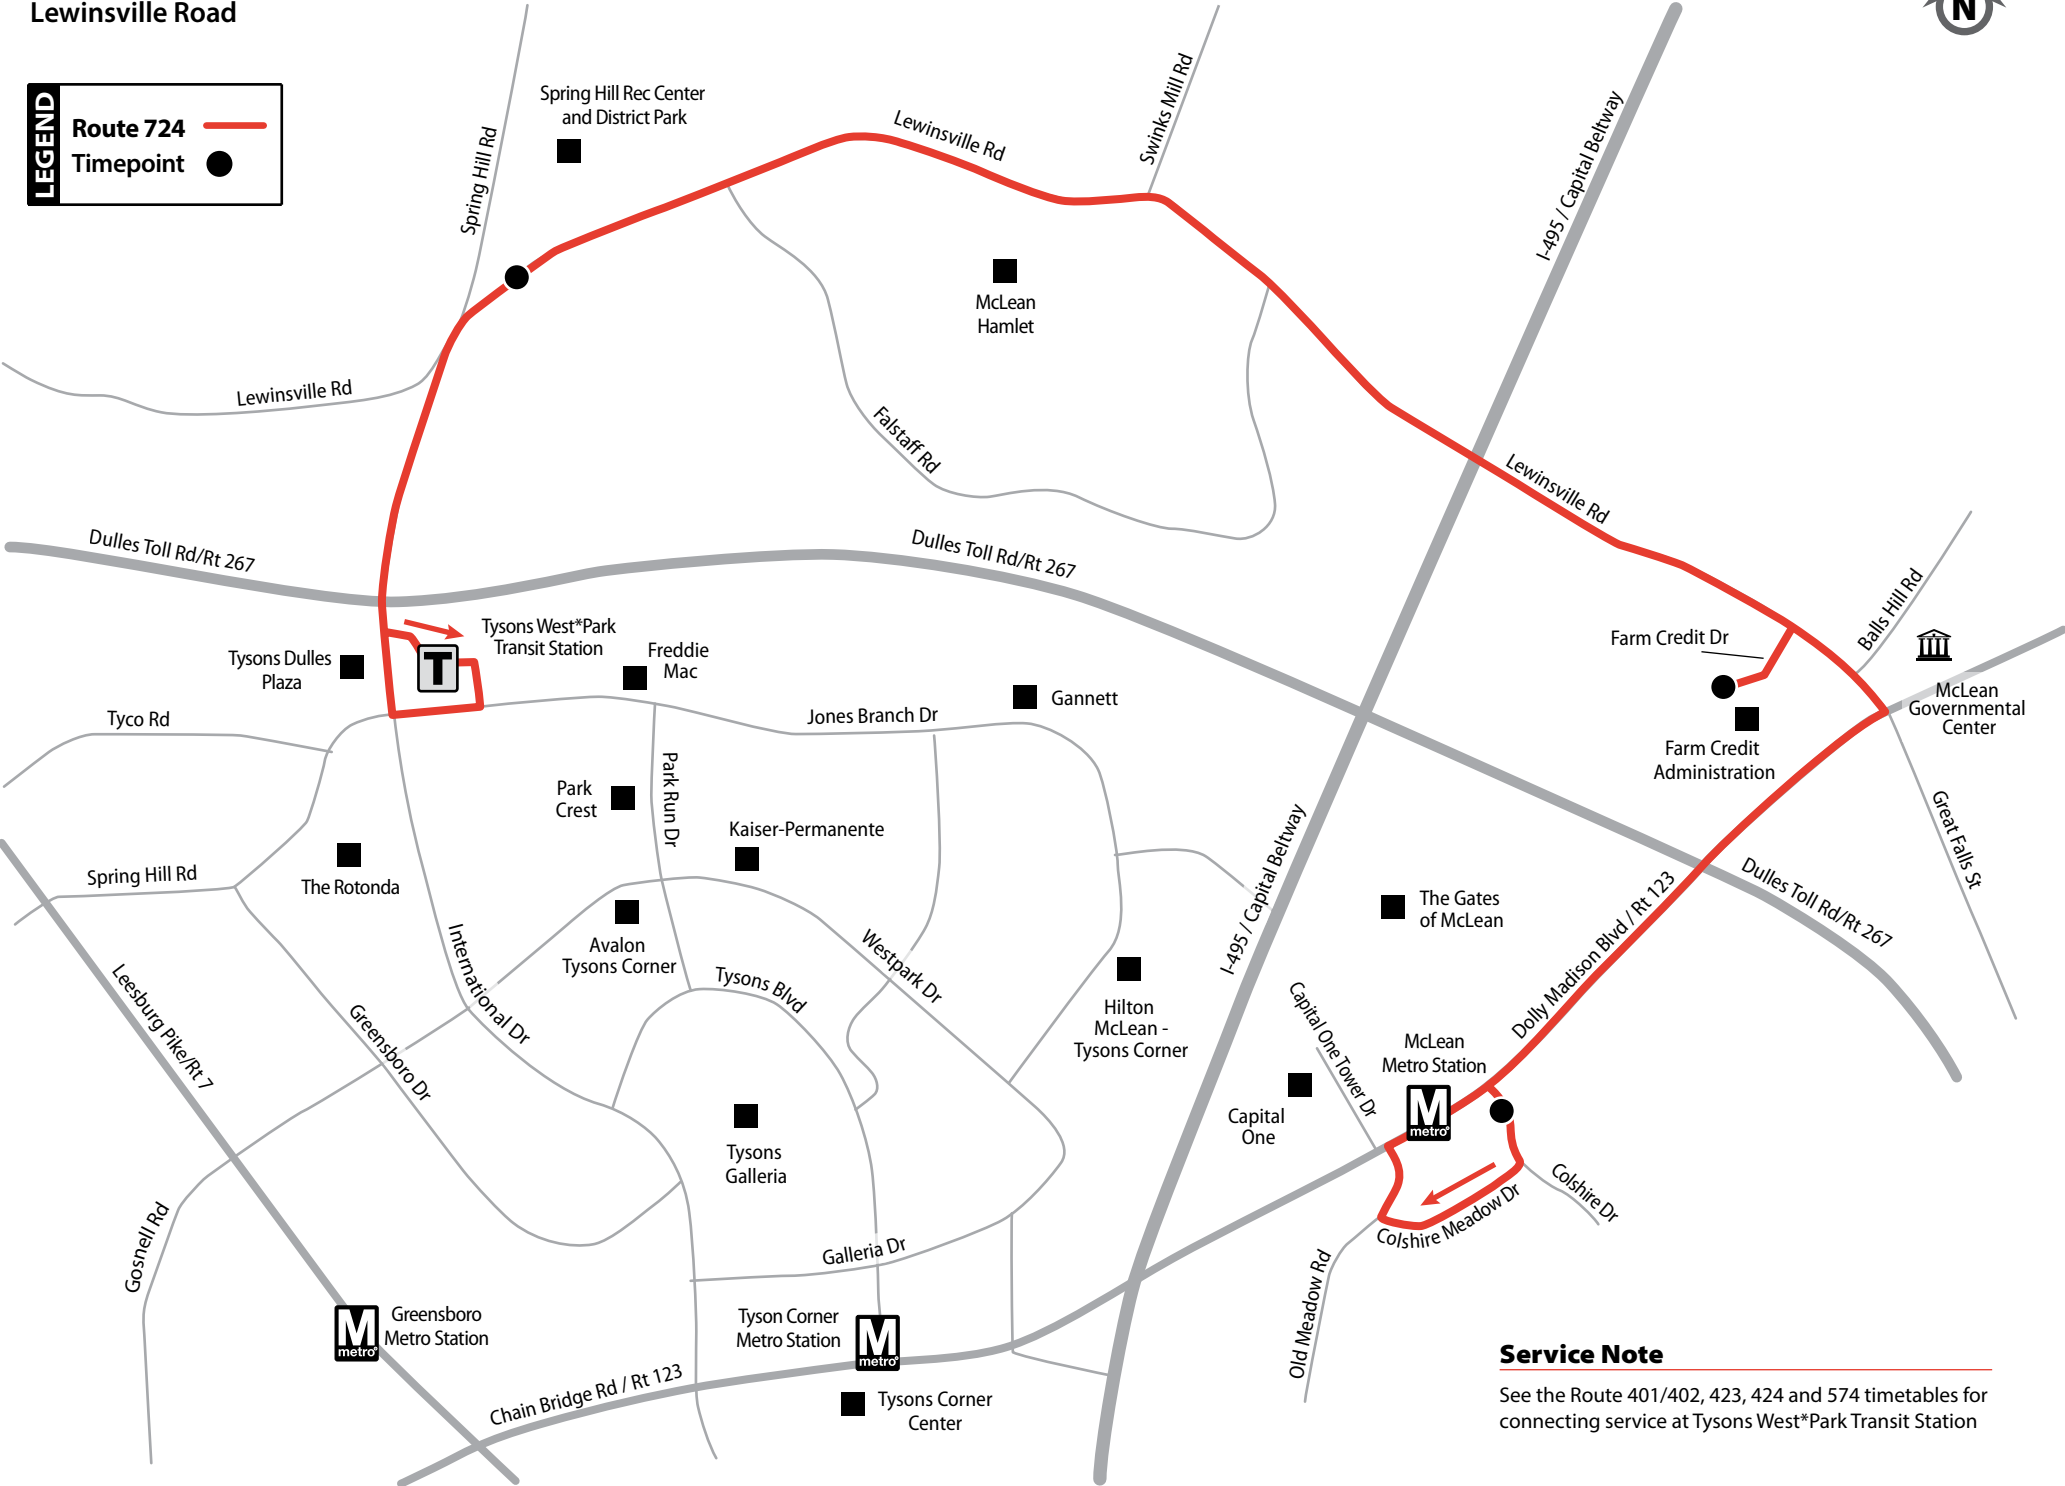

Farm Credit Dr at Farm Credit Administration

McLean Metro Station (Colshire Dr)

Weekday – AM Westbound Service ☀

5:35	5:39	5:48	5:52
6:00	6:04	6:13	6:17
6:25	6:29	6:38	6:42
6:50	6:54	7:03	7:07
7:15	7:19	7:30	7:37
7:43	7:49	8:00	8:07
8:10	8:16	8:27	8:34
8:40	8:46	8:57	9:04
9:10	9:16	9:27	9:34

Weekday – AM Eastbound Service ☀

5:15	5:19	5:26	5:29
5:40	5:44	5:51	5:54
6:05	6:09	6:16	6:19
6:30	6:34	6:41	6:44
6:55	6:59	7:06	7:09
7:20	7:25	7:32	7:37
7:45	7:50	7:59	8:04
8:15	8:20	8:29	8:34
8:45	8:50	8:59	9:04
9:10	9:15	9:24	9:29

Weekday – PM Eastbound Service 🌙

3:15	3:21	3:31	3:36
4:10	4:15	4:25	4:31
4:35	4:40	4:50	4:56
5:00	5:05	5:15	5:21
5:25	5:30	5:40	5:46
5:55	6:00	6:09	6:13
6:20	6:24	6:33	6:37
6:45	6:49	6:58	7:02
7:07	7:11	7:20	7:24

ROUTE 724

Lewinsville Road

LEGEND

Route 724 

Timepoint 

Service Note

See the Route 401/402, 423, 424 and 574 timetables for connecting service at Tysons West*Park Transit Station