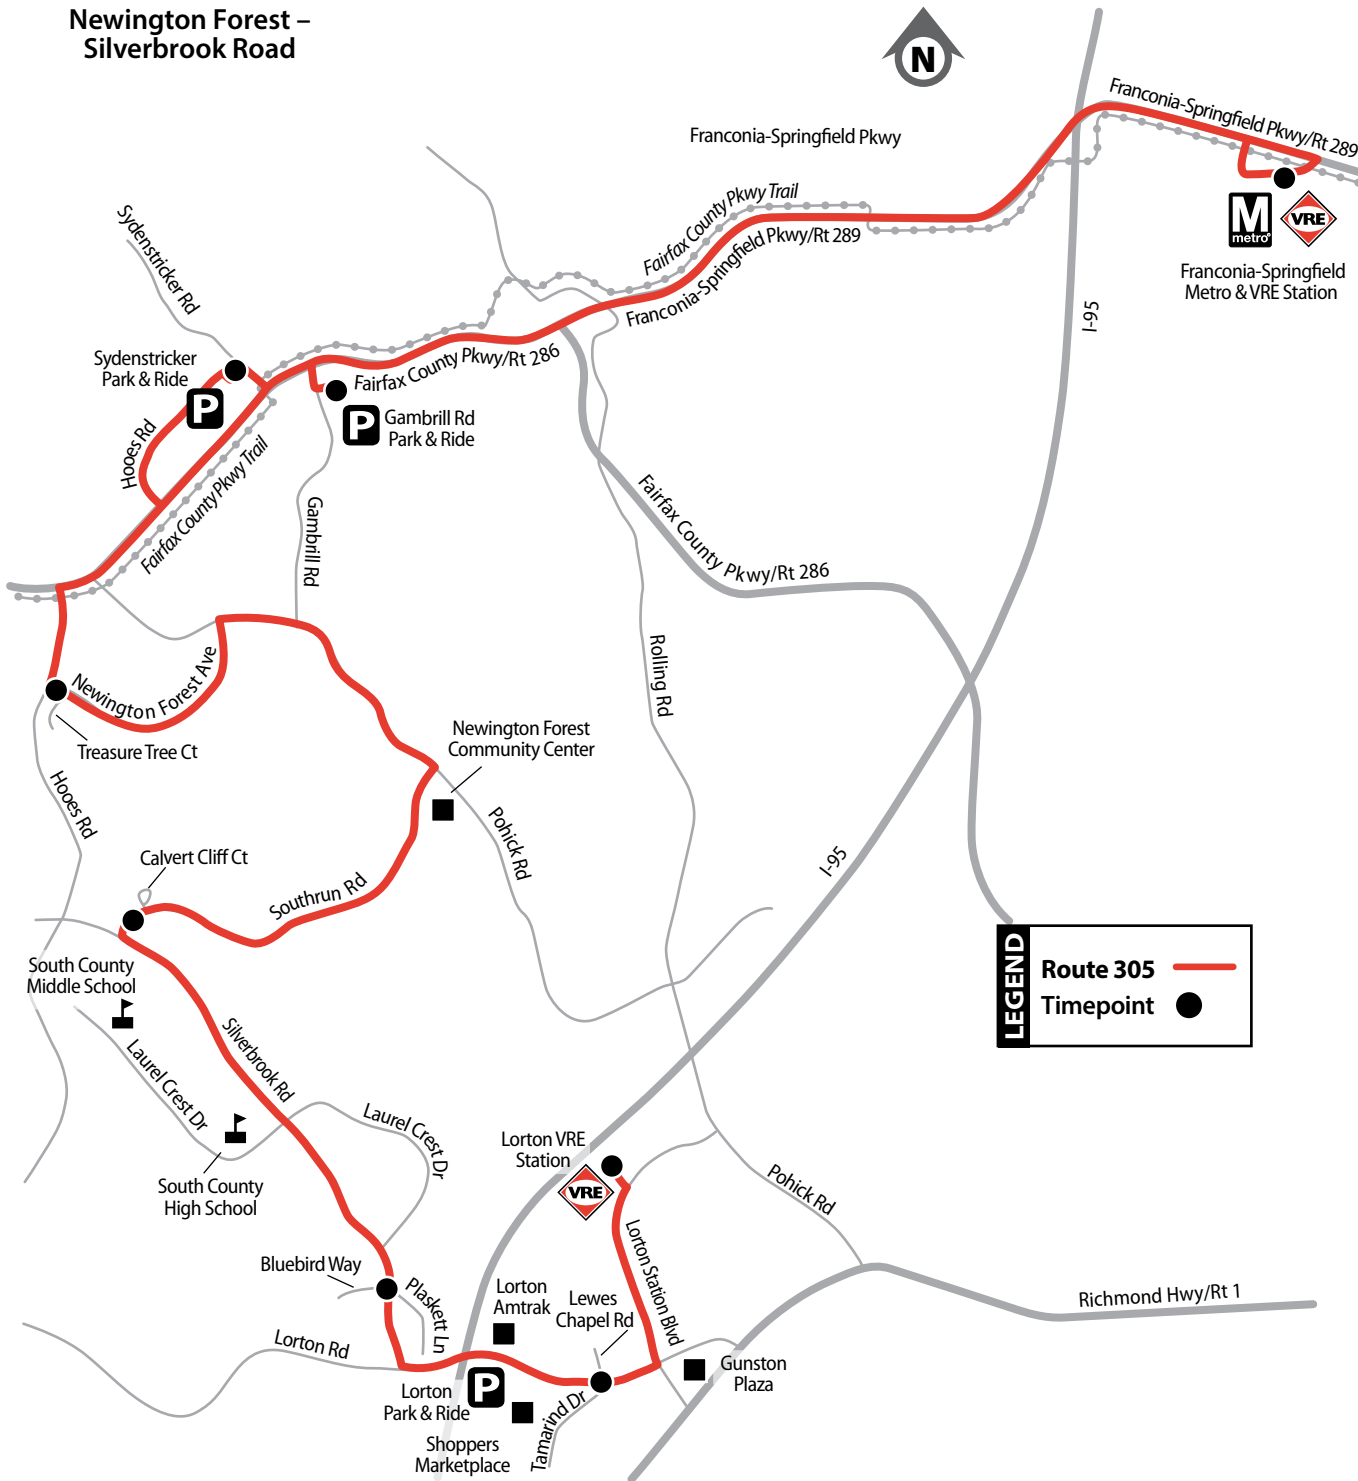

ROUTE 305

**Newington Forest –
Silverbrook Road**

305

Effective June 18, 2016

Newington Forest – Silverbrook Road

Newington Forest • Gambrill Road Park & Ride •
Sydenstricker Park & Ride • Franconia-Springfield
Metro Station • Laurel Hill • Lorton VRE

Silverbrook Rd & Bluebird Way

Lorton Rd & Tamarind Dr

Lorton VRE Station

Weekday – AM Northbound Service ☀️

5:00	5:03	5:08	5:12	5:20	5:27	5:29	5:40
5:30	5:33	5:38	5:42	5:50	5:57	5:59	6:10
6:00	6:03	6:08	6:12	6:20	6:27	6:29	6:40
6:30	6:33	6:38	6:42	6:50	6:57	6:59	7:10
7:00	7:03	7:08	7:12	7:20	7:27	7:29	7:40
7:30	7:33	7:38	7:42	7:50	7:57	7:59	8:10
8:00	8:03	8:08	8:12	8:20	8:27	8:29	8:40
9:00	9:03	9:08	9:12	9:20	9:27	9:29	9:40

Weekday – AM Southbound Service ☀️

5:45	—	—	5:57	6:05	6:08	6:15	6:20
6:15	—	—	6:27	6:35	6:38	6:45	6:50
6:45	—	—	6:57	7:05	7:08	7:15	7:20
7:15	—	—	7:27	7:35	7:38	7:45	7:50
7:45	—	—	7:57	8:05	8:08	8:15	8:20
8:15	—	—	8:27	8:35	8:38	8:45	8:50

Weekday – PM Southbound Service 🌙

4:00	4:10	4:14	4:19	4:27	4:30	4:37	4:43
4:30	4:40	4:44	4:49	4:57	5:00	5:07	5:13
5:00	5:10	5:14	5:19	5:27	5:30	5:37	5:43
5:30	5:40	5:44	5:49	5:57	6:00	6:07	6:13
5:49	5:59	6:03	6:08	6:16	6:19	6:26	6:32
6:30	6:40	6:44	6:49	6:57	7:00	7:07	7:13
7:00	7:10	7:14	7:19	7:27	7:30	7:37	7:43
7:40	7:50	7:54	7:59	8:07	8:10	8:17	8:23
8:20	8:30	8:34	8:39	8:47	8:50	8:57	9:03
9:00	9:10	9:14	9:19	9:27	9:30	9:37	9:43