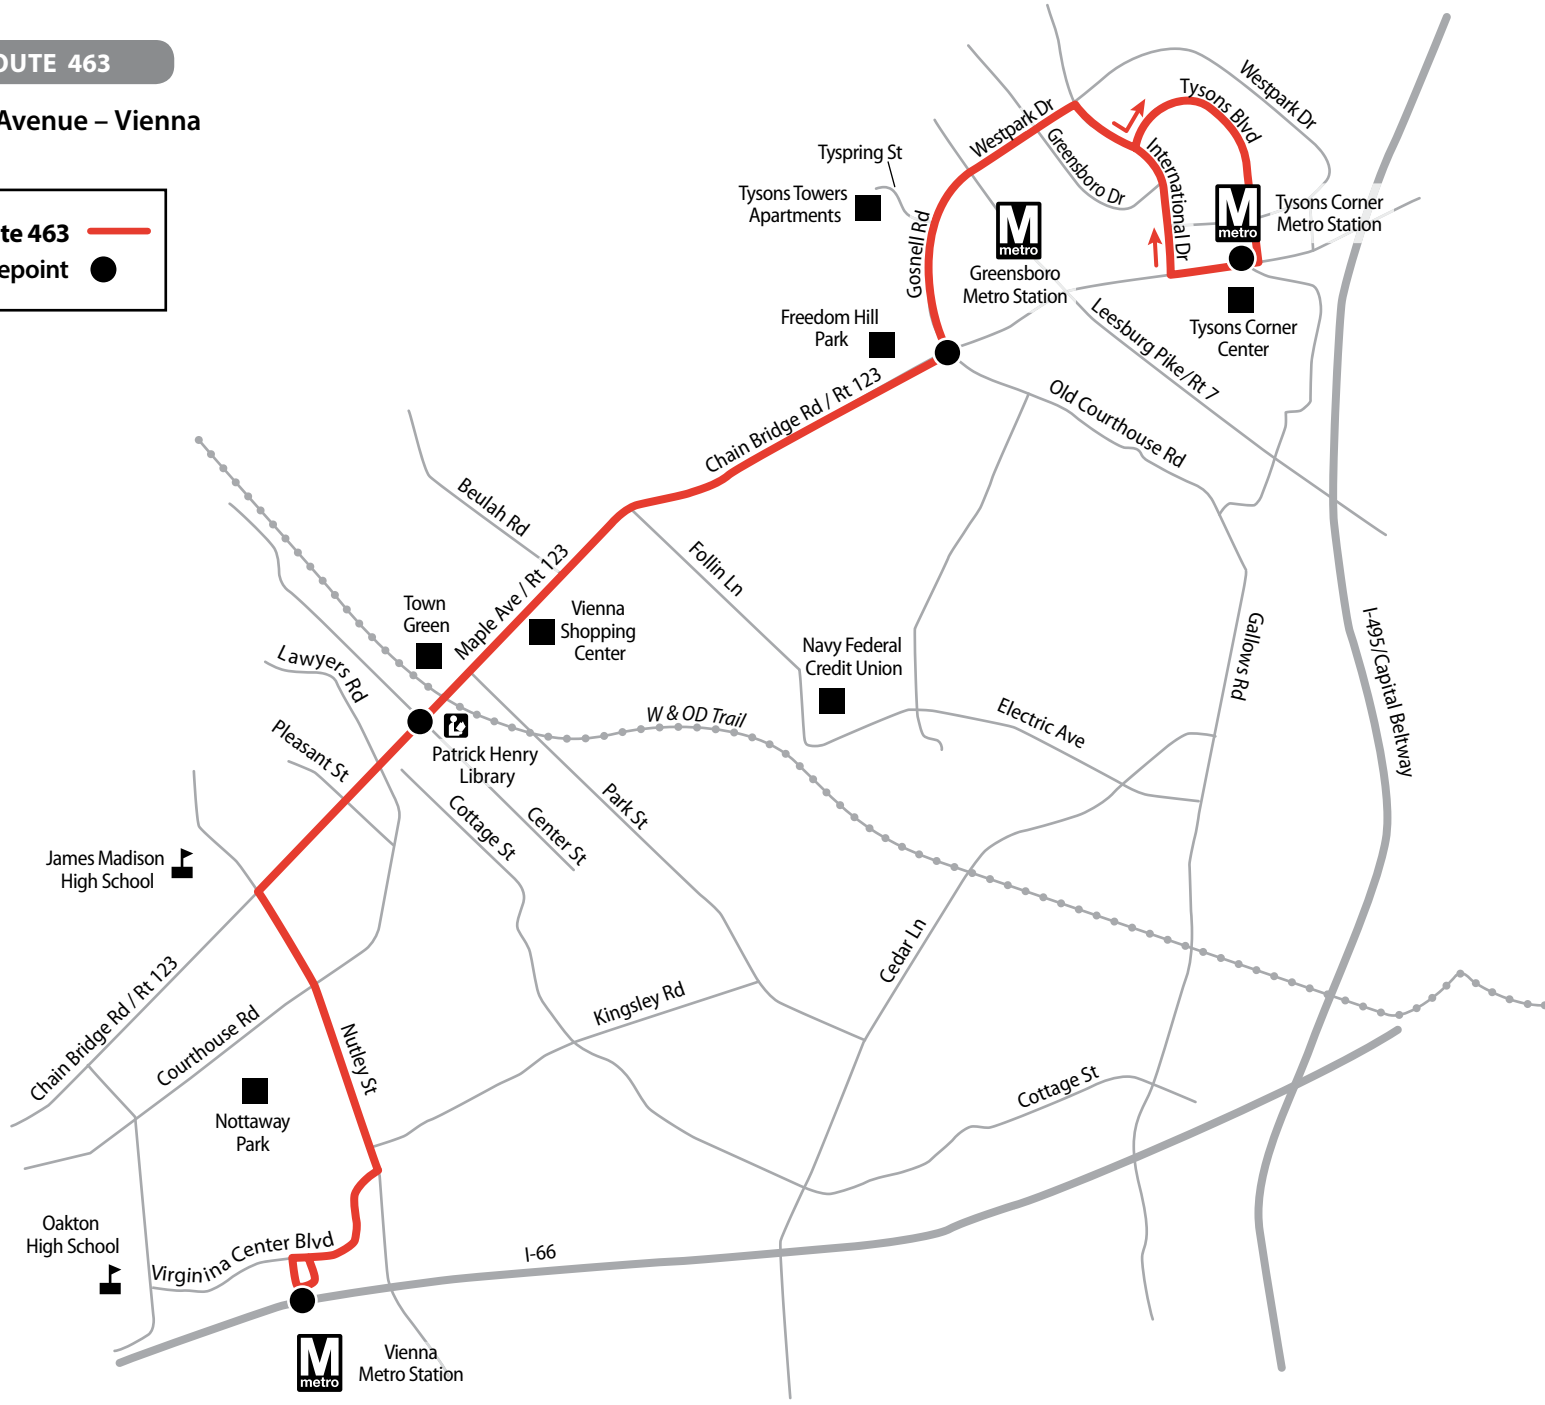

ROUTE 463

Maple Avenue – Vienna

LEGEND

Route 463 ———

Timepoint ●

463

Effective December 2, 2017

Maple Avenue – Vienna

Vienna Metro Station • Nutley St •
Maple Ave • Chain Bridge Rd • Gosnell Rd •
Tysons Corner Metro Station

Weekday, Saturday & Sunday Service

For fares and important information about the bus system, see the brochure:
Fares, Policies & General Information

 Vienna Metro Station (North side)

Maple Ave & Center St

Old Courthouse Rd & Chain Bridge Rd

 Tysons Corner Metro Station (North side)

 Tysons Corner Metro Station (North side)

Chain Bridge Rd & Old Courthouse Rd