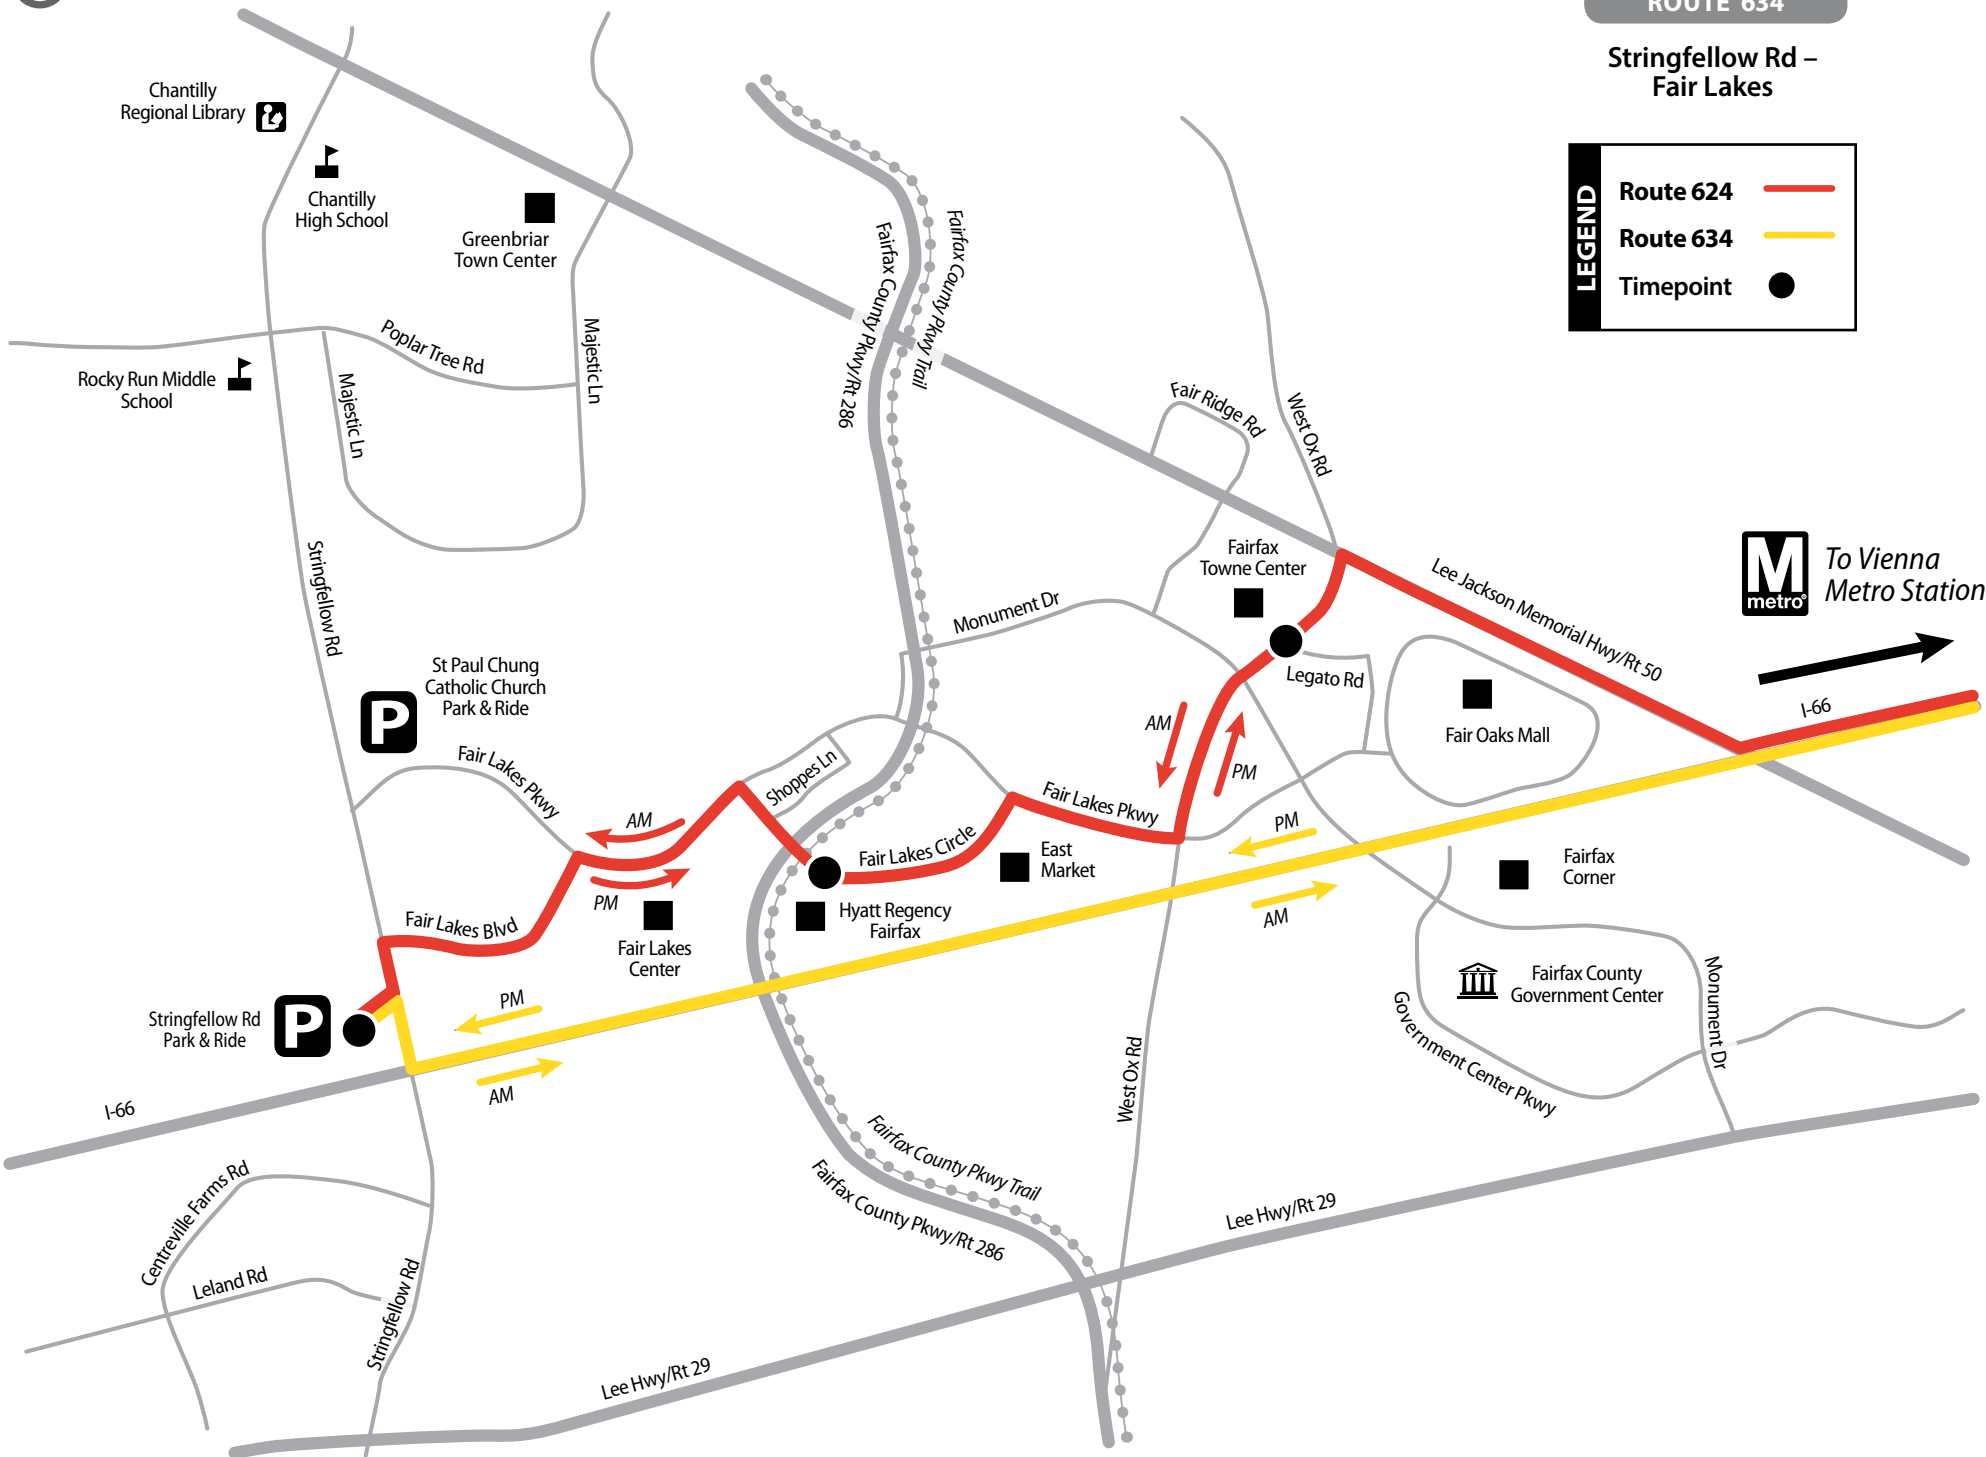

Effective June 18, 2016

Stringfellow Road – Fair Lakes

Vienna Metro Station • Fairfax Towne Center • Fair Lakes • Stringfellow Rd Park & Ride

Weekday Rush Hour Service Only

FAIRFAX
CONNECTOR

For fares and important information about the bus system, see the brochure:

SERVICE NOTES

- For additional weekday and weekend service to Fair Lakes and the Vienna Metro station see the Route 630/631/632 timetable.

Weekday – AM Westbound Service ☀

| | | | | |
|-----|------|------|------|------|
| 624 | 6:15 | 6:26 | 6:31 | 6:37 |
| 624 | 6:45 | 6:56 | 7:01 | 7:07 |
| 624 | 7:17 | 7:28 | 7:33 | 7:39 |
| 624 | 7:47 | 7:58 | 8:03 | 8:09 |
| 624 | 8:15 | 8:26 | 8:31 | 8:37 |
| 624 | 8:45 | 8:56 | 9:01 | 9:07 |
| 624 | 9:05 | 9:16 | 9:21 | 9:25 |

All Fairfax Connector buses are wheelchair accessible.

ROUTE 624

ROUTE 634

Stringfellow Rd – Fair Lakes

| | | |
|---------------|------------------|--|
| LEGEND | Route 624 | |
| | Route 634 | |
| | Timepoint | |

To Vienna Metro Station

I-66