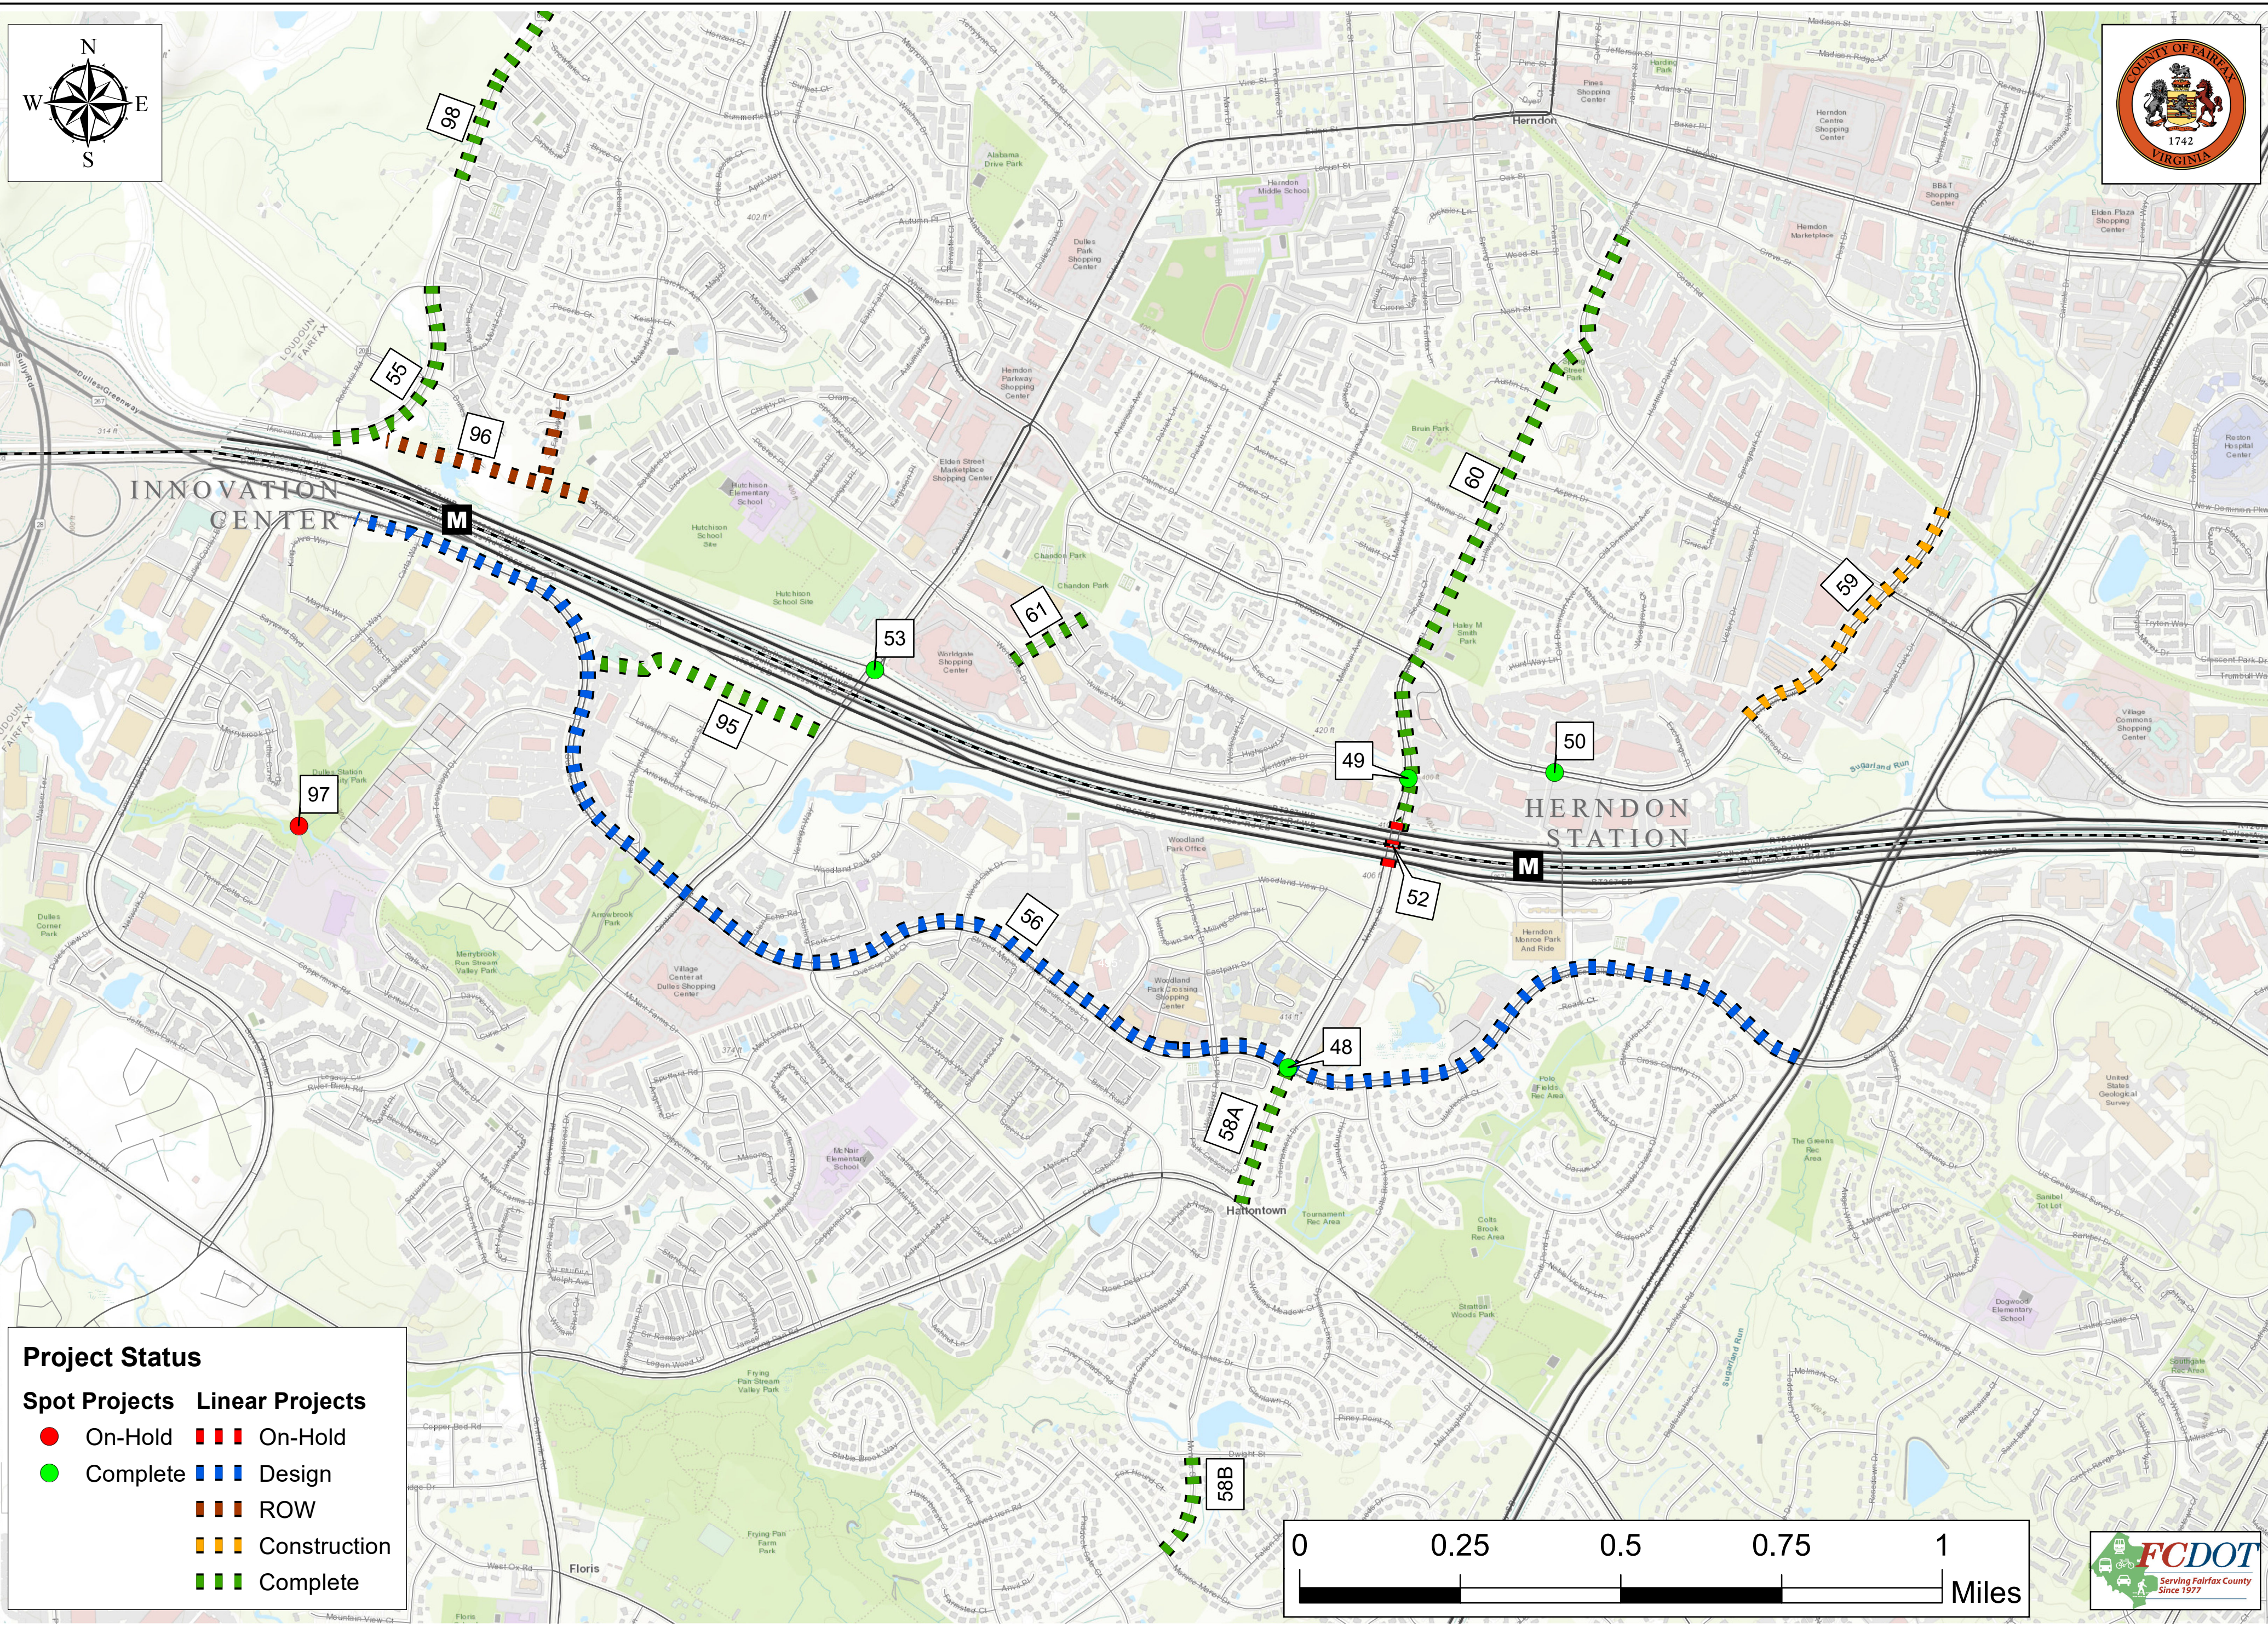

Herndon Metrorail Station Access Management Study Projects

Project Status

Spot Projects	Linear Projects
● On-Hold	▬ On-Hold
● Complete	▬ Design
	▬ ROW
	▬ Construction
	▬ Complete